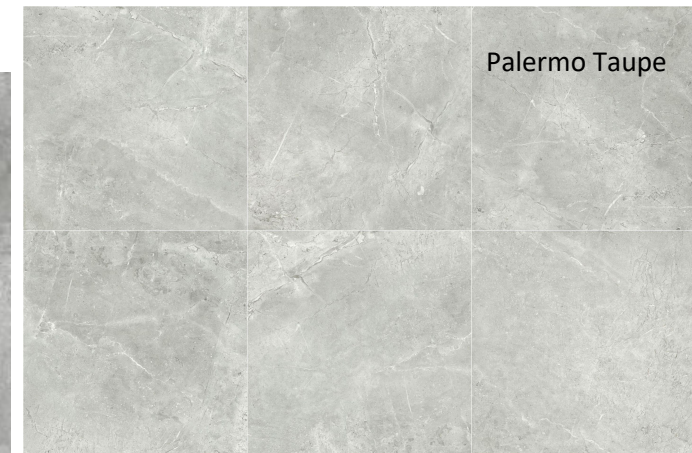

Palermo Silver