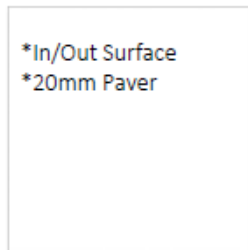

-In/Out Surface 30x30, 30x60 & 60x60 size

-Soft Polished 60x120

- 20mm thick paver 60x60 with a 40x60 pencil edged Bull nose

Offering a modern and stylish look for any space no matter what preferred style or aesthetic. The Everest is versatile and will add a touch of elegance to any space.

CLOUD

CLAY

ICE

\*60x120 Soft Polished

\*20mm  
Bullnose

40x60

\*In/Out Surface  
\*20mm Paver

60 X 60

### Packing Information

Tile description		Quantity per Box		
Size (cm)	Texture	Pieces	Sqm	Weight (KGS)
30x30	In/Out	11	0.99	19.80
30x60	In/Out	8	1.44	28.20
60x60	In/Out	4	1.44	32.00
60x60	20mm External	2	0.72	33.85
60x120	Soft Polish	2	1.44	37.00
40x60	20mm External Bullnose	3	-	33.80