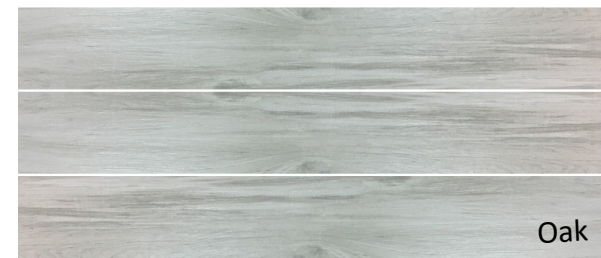

# Legno Range

The Legno series offers a stunning selection of rectified glazed porcelain woodgrain tiles, perfect for adding a touch of sophistication to any space.

- **Available in:**
  - 1200x200 Wall/Floor
- **Features** – 9mm thickness made from glazed porcelain with a rectified cut ensuring durability and lasting beauty.
- **Stylish Colour Selection**
  - Cedar
  - Grey Gum
  - Oak
  - Walnut
- **Varying faces** – Legno Range has multiple varying faces to give the look of natural timber.

Walnut

Cedar

Oak

Grey Gum

### Packing Information

Tile description		Quantity per Box		
Size (cm)	Colour / Texture	Pieces	Sqm	Weight (KGS)
120x20	Matt – Walnut, Oak, Cedar	4	0.96	19.80
120x20	Matt - Cedar	5	1.20	24.85