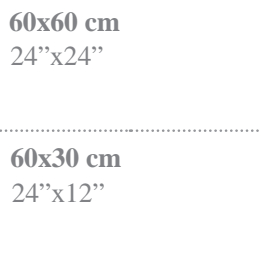

STARSTILE

Italian passion

FRENCH QUARTER

GLAZED PORCELAIN

Walking On the Boulevard

TECHNICAL DETAILS

FRENCH QUARTER
COLORS,
DIMENSIONS

GREIGE

ANTRACITE

6 Faces

Lappato

6 Faces

Lappato

Packing Information

Tile description		Quantity per Box		
Size (cm)	Texture	Pieces	Sqm	Weight (KGS)
30x60	Lappato	8	1.44	31.00
60x60	Lappato	4	1.44	31.00

“A Tribute to the Lumières of Paris ”