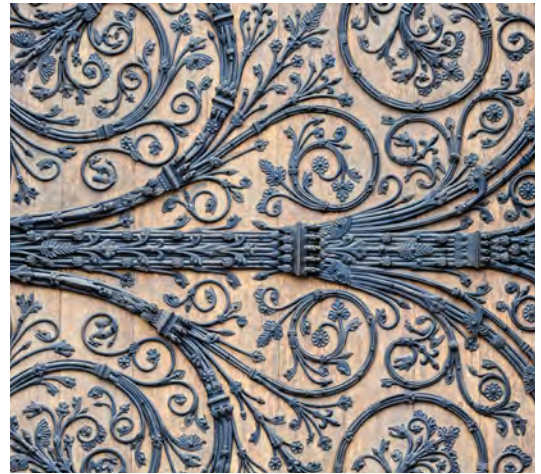

French Quarter is a beautiful stone with an elegant touch to it, inspired by the look of the Ville Lumière in the heart of Paris. Subtle in its own peculiarity, presents a soft graphic that gives every room an elegant touch that recalls the splendor of the villas of the past nobles.

ANTRACITE

MATCHING

*“ Beauty in the Detail
of Textures ”*

INDUSTRIAL

GREIGE

MATCHING

*“ The Delicate Balance
of Soft and Sharp Edges ”*

COUNTRY