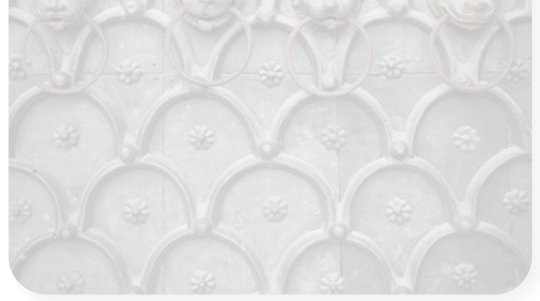

DARK GREY

MATCHING