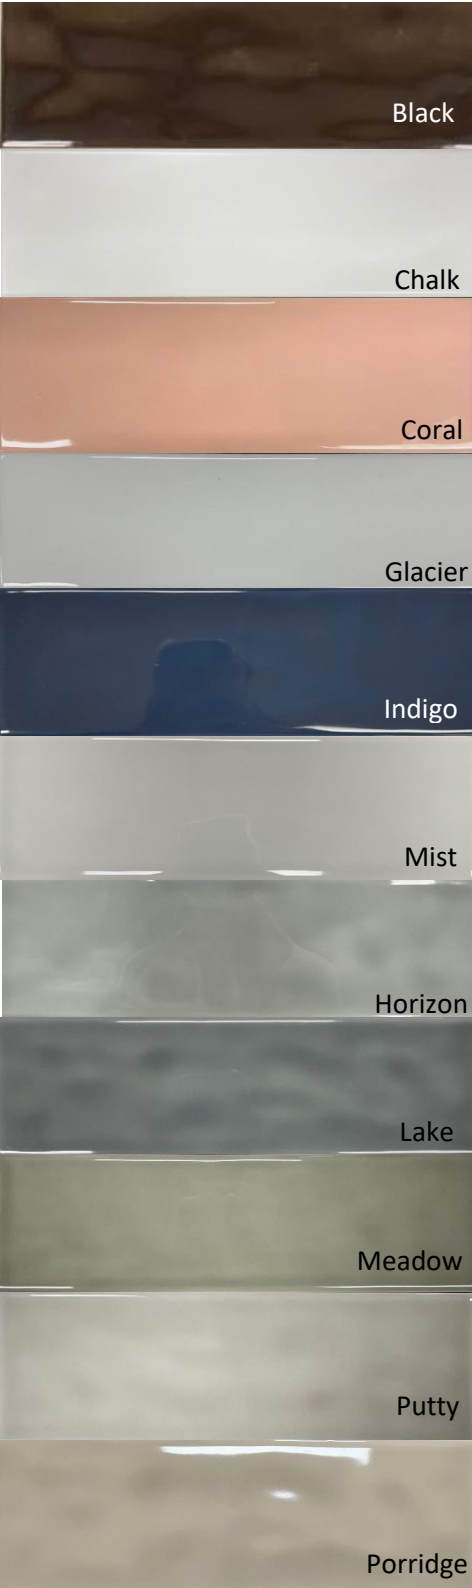

WINDERMERE

WINDERMERE RANGE

Elevate your space with timeless elegance and contemporary flair with our 7.5x22.5 Ripple Non Rectified Ceramic Subway Tiles. Available in a stunning array of colours, these versatile tiles are the perfect choice for adding texture, depth, and character to any interior design project.

Colours & Finishes Available:

- | | | |
|-----------------|-----------------|------------------|
| Black (Gloss) | Horizon (Gloss) | Mist (Gloss) |
| Chalk (Matt) | Indigo (Gloss) | Porridge (Gloss) |
| Glacier (Gloss) | Lake (Gloss) | Putty (Gloss) |
| Coral (Gloss) | Meadow (Gloss) | |

Packing Information

Tile description		Quantity per Box		
Size (cm)	Texture	Pieces	Sqm	Weight
7.5x22.5	Gloss & Matt	58	0.98658	14.90