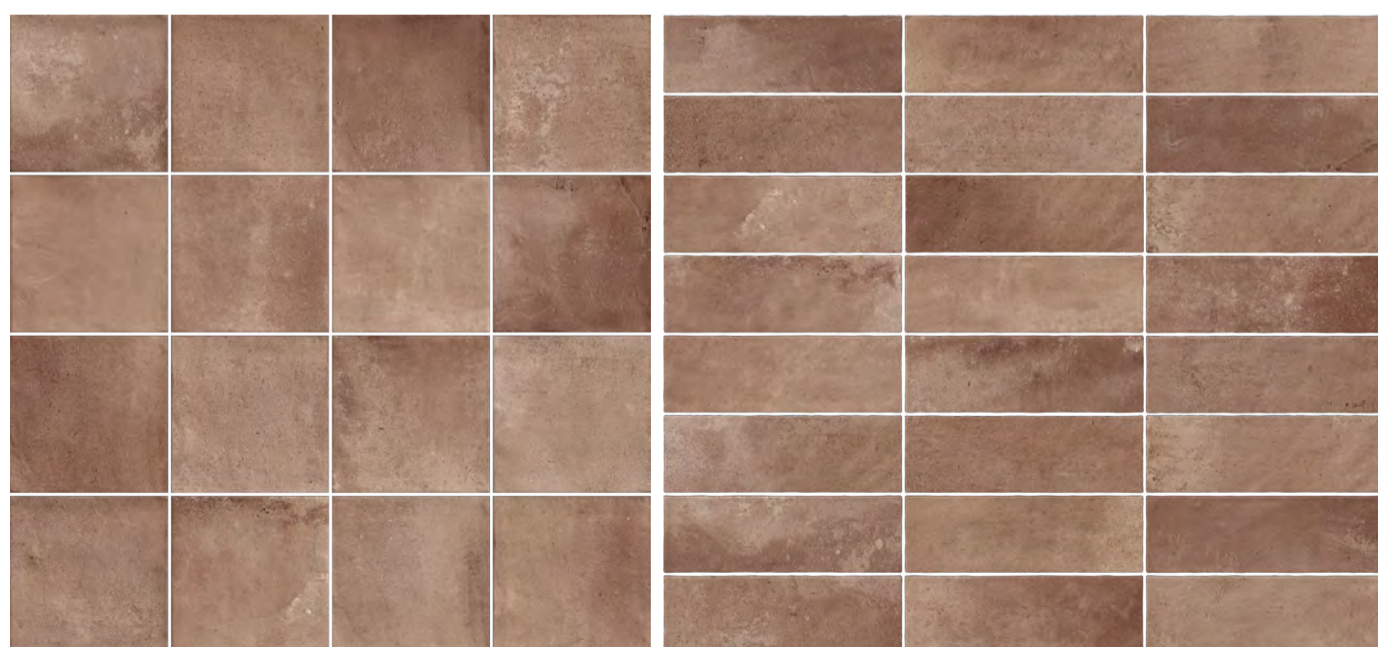

ARIZONA COTTO

ARIZONA COTTO/15
150×150mm/6"×6" / 16FACES / MATT

ARIZONA cOTTO/75
75×230mm/3"×9" / 24FACES / MATT