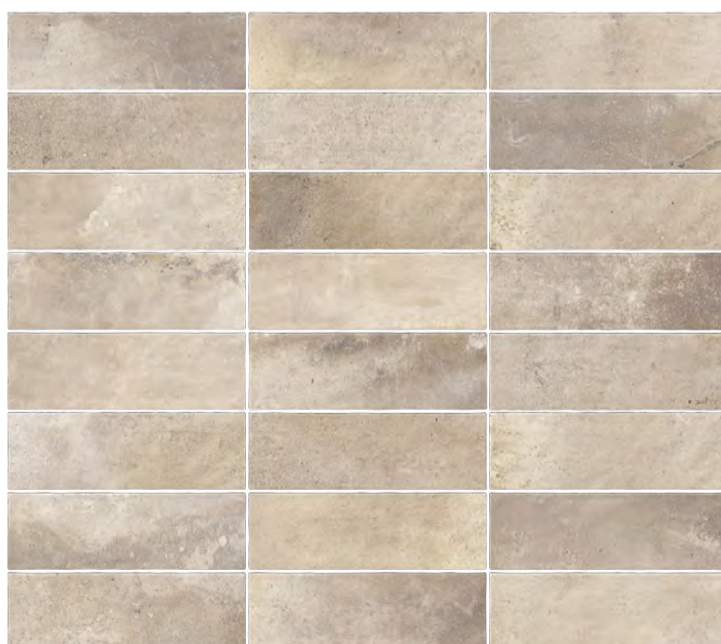

The Arizona collection is an elegant and graceful glazed porcelain consisting of 3 colours with multiple design options. The French Patterned modular is designed to be laid in the traditional French Pattern. Supplied in individual packs of 7 tiles in 4 different sizes, the pattern appears random, while the repetition is perfectly balanced, and pleasing to the eye. Completing the range is the rectified 7.5cmx23cm & 15cmx15cm with rustic irregular edging

98x198mm

198x398mm

398x398mm

398x598mm

ARIZONA SAND

ARIZONA SAND/15
150×150mm/6"×6" / 16FACES / MATT

ARIZONA SAND/75
75×230mm/3"×9" / 24FACES / MATT

ARIZONA SAND FRENCH PATTERN