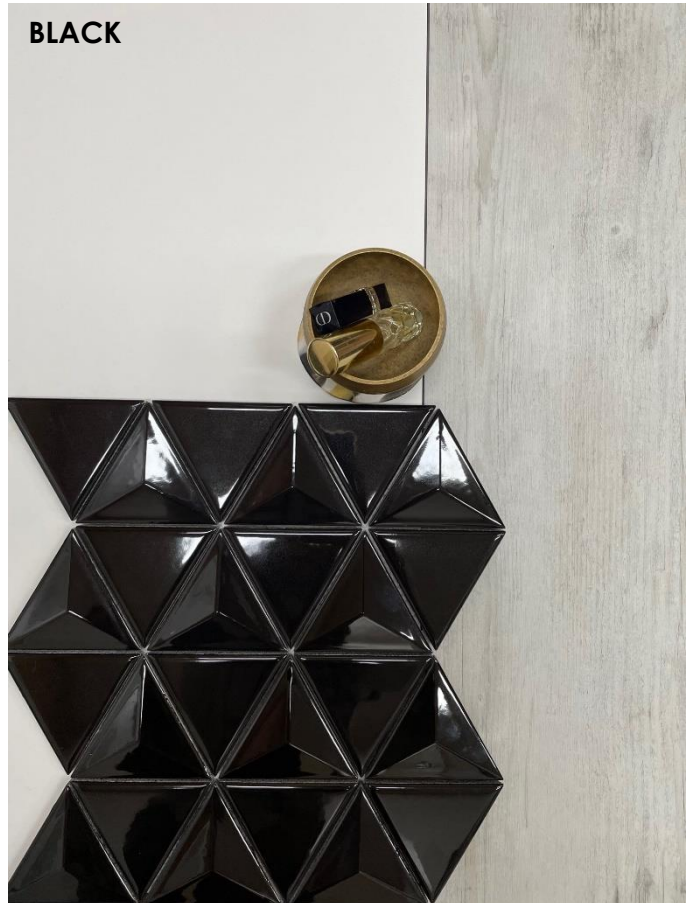

GEOMETRICA

CHALK

These mosaic ceramic wall tiles are a versatile and elegant choice for your tiling needs. Each sheet measures 28.4 x 32.8, providing ample coverage for various surfaces. Crafted from quality ceramic, these tiles offer durability and easy maintenance, making them suitable for both residential and commercial applications.

BLACK

Available in four versatile colours:

- Chalk (Matt White)
- Glacier (Gloss White)
- Black (Gloss)
- Mist (Gloss Aquamarine)

GLACIER

MIST