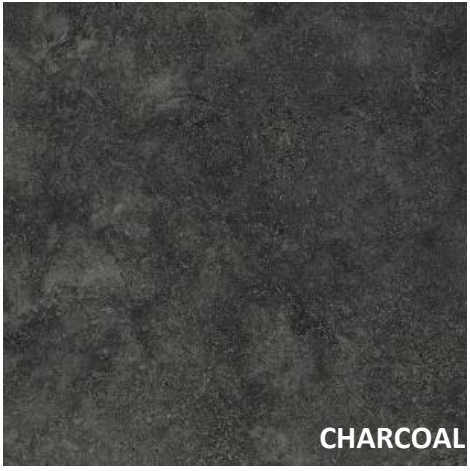

CHARCOAL

SAND

**Available in:**

- 300x300 Matt & External Wall/Floor
- 300x600 Matt Wall/Floor
- 450x450 Matt & External Wall/Floor

**Three Engaging Colours:**

- Charcoal
- Pebble
- Sand

PEBBLE

**Packing Information**