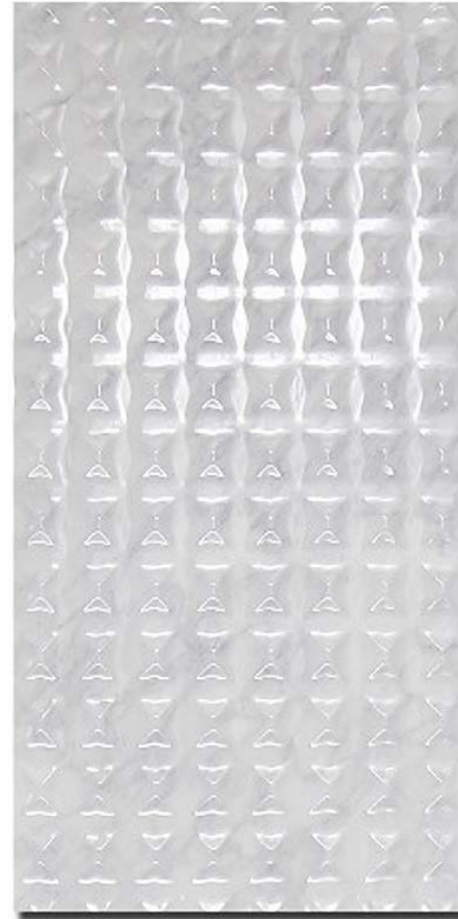

# Lugano

30x60cm - Gloss Surface

### Lugano Chiaro

30x60 Bianco Gloss  
Carrara Rectified  
Ceramic Wall

### Lugano Chiaro-D

30x60 Diamond Gloss  
Emboss Rectified  
Ceramic Wall Decor

### Lugano Chiaro-F

30x30 Carrara Textured  
Gloss Rectified Ceramic  
Soft Shoe Floor