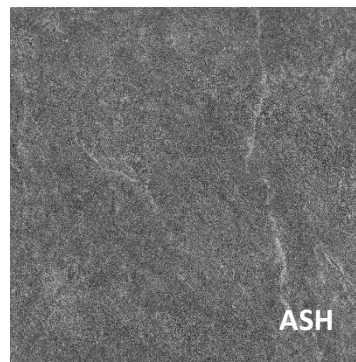

RICHMOND

Richmond is a breathtaking collection of 300x600 & 600x600 Rectified Glazed Porcelain Tiles, meticulously designed for both interior & exterior application.

Featuring a range of four exquisite colours – Ash, Greige, Grey & Ice.

These tiles boast varying faces, adding depth & character to each installation.

In/Out Surface means you can blend seamlessly from indoor to outdoor living.

Varying Faces

The Richmond Series; where luxury meets durability in the world of tiles.