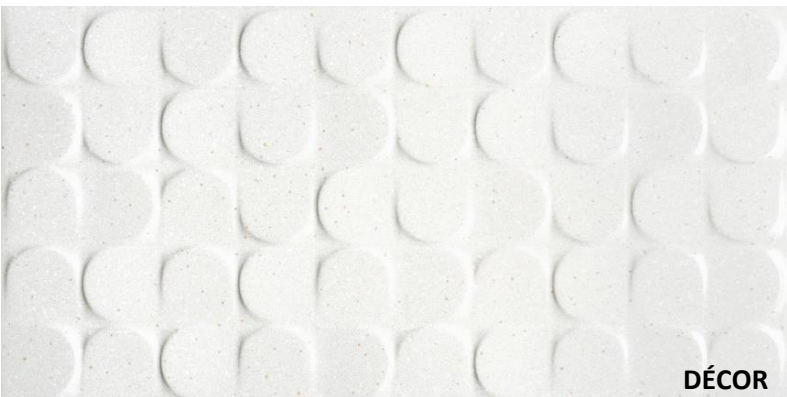

# BOSTON PEARL

Elevate your space with the understated sophistication of our rectified ceramic tiles that make the Boston Pearl series. The pearl colour palette exudes timeless elegance, offering a neutral yet striking backdrop for any room. These tiles are meticulously crafted to provide a seamless, refined finish that enhances the overall aesthetic of your home or office.

## Available in:

- 300x300 Textured Gloss wall/floor
- 300x600 Gloss Wall
- 300x600 Gloss Wall Decor

30 X 60

30 X 30

DÉCOR

BODY TILE