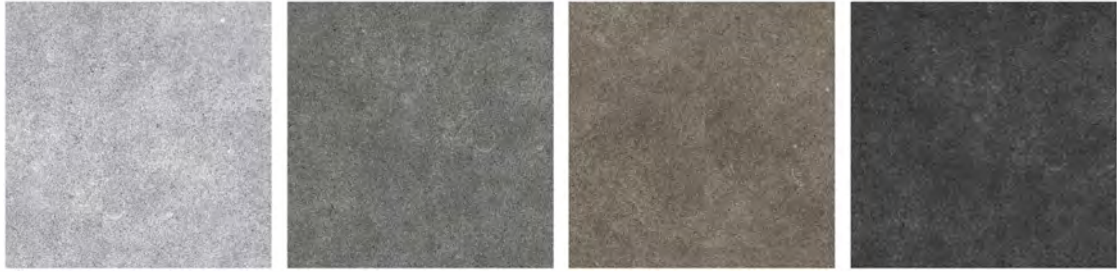

## CORDOBA

The new collection from STABO STILE

Glazed porcelain. Rectified.  
 Colors

Pearl

Grey

Moka

Black

Ivory