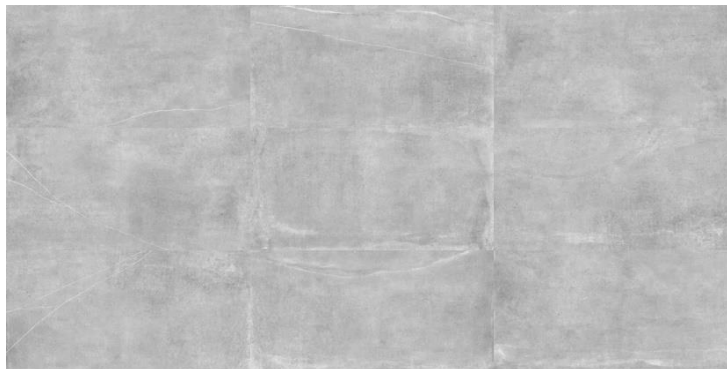

SMOKE

PEARL

GREY

CLOUD

Available in:

- 60x60 IN/OUT Surface wall/floor
- 120x60 Linear wall/floor
- 120x60 Lappato wall/floor
- 120x60 Matt wall/floor

VARYING FACES 120x60

Four exemplary colours:

- Cloud
- Grey
- Pearl
- Smoke

120 X 60

60 X 60

Packing Information

Tile description		Quantity per Box		
Size (cm)	Texture	Pieces	Sqm	Weight
60x60	In-Out	4	1.44	32.00
60x120	In-Out / Matt / Lappato / Linear	2	1.44	37.00