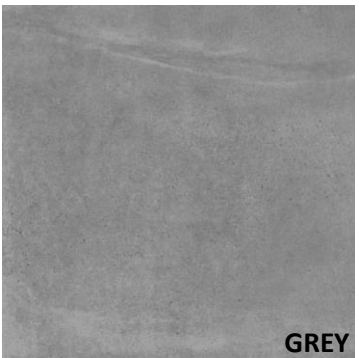

SMOKE

PEARL

GREY

CLOUD

Available in:

- 60x60 IN/OUT Surface wall/floor
- 120x60 Linear wall/floor
- 120x60 Lappato wall/floor
- 120x60 Matt wall/floor

VARYING FACES 120x60

Four exemplary colours: