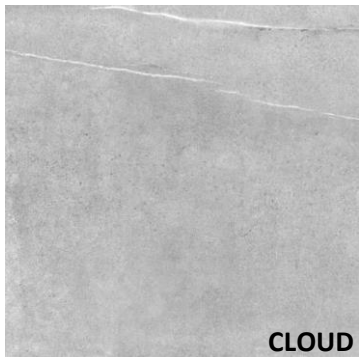

HARMONY

Amplify your space with the unparalleled sophistication and depth of the Harmony range. Explore the possibilities today and embark on a journey of exquisite style and elegance.

Crafted precisely, the Harmony range presents a stunning collection of rectified glazed porcelain tiles, designed meticulously for both indoor and outdoor applications.

SMOKE

PEARL

GREY

CLOUD

Available in:

- 60x60 IN/OUT Surface wall/floor
- 120x60 Linear wall/floor
- 120x60 Lappato wall/floor
- 120x60 Matt wall/floor

VARYING FACES 120x60

Four exemplary colours: