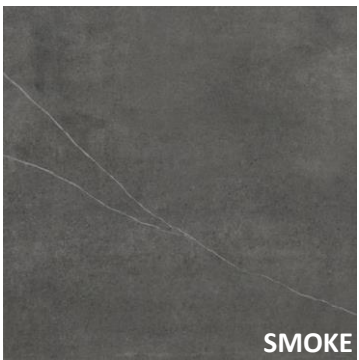

HARMONY

Amplify your space with the unparalleled sophistication and depth of the Harmony range. Explore the possibilities today and embark on a journey of exquisite style and elegance.

Crafted precisely, the Harmony range presents a stunning collection of rectified glazed porcelain tiles, designed meticulously for both indoor and outdoor applications.

SMOKE

PEARL

GREY

CLOUD

Available in:

- 60x60 IN/OUT Surface wall/floor
- 120x60 Linear wall/floor
- 120x60 Lappato wall/floor
- 120x60 Matt wall/floor

VARYING FACES 120x60

Four exemplary colours: