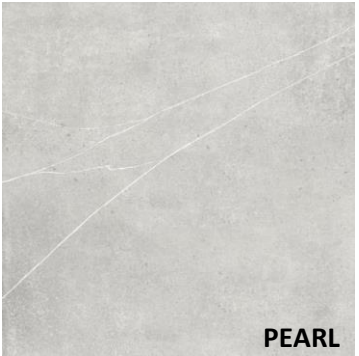

SMOKE

PEARL

GREY

CLOUD

Available in:

- 60x60 IN/OUT Surface wall/floor
- 120x60 Linear wall/floor
- 120x60 Lappato wall/floor
- 120x60 Matt wall/floor

VARYING FACES 120x60

Four exemplary colours: