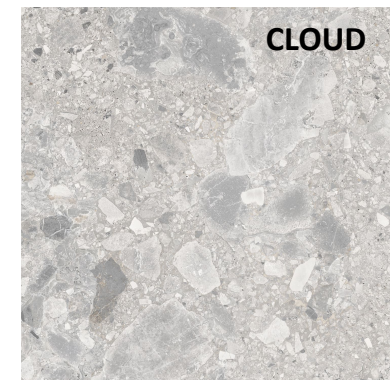

**Four luxe colours:**

- Stone
- Cloud
- Steel
- Charcoal

**Featuring:**

With it's varied faces the Terrazzo Range offers a dynamic interplay of colours and patterns, allowing you to create unique and captivating spaces that reflect your personal taste.

60 X 60

30 X 60

Varying Faces

**STONE**

**CLOUD**

**STEEL**

**CHARCOAL**