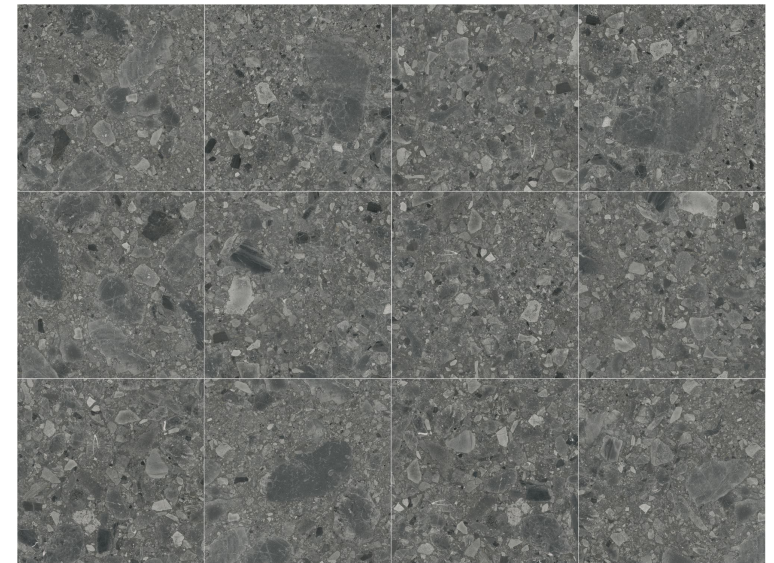

**Four luxe colours:**

- Stone
- Cloud
- Steel
- Charcoal

**Featuring:**

With it's varied faces the Terrazzo Range offers a dynamic interplay of colours and patterns, allowing you to create unique and captivating spaces that reflect your personal taste.

60 X 60

30 X 60

Varying Faces

**STONE**

**CLOUD**

**STEEL**

**CHARCOAL**