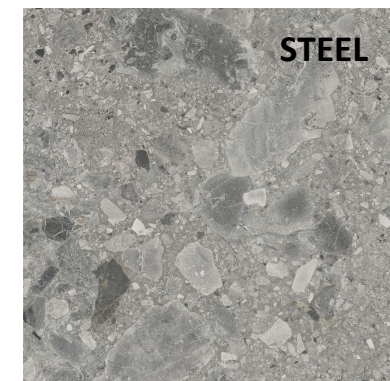

**Four luxe colours:**

- Stone
- Cloud
- Steel
- Charcoal

**Featuring:**

With it's varied faces the Terrazzo Range offers a dynamic interplay of colours and patterns, allowing you to create unique and captivating spaces that reflect your personal taste.

60 X 60

30 X 60

Varying Faces

**STONE**

**CLOUD**

**STEEL**

**CHARCOAL**