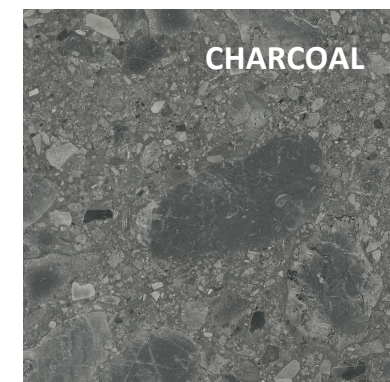

**Four luxe colours:**

- Stone
- Cloud
- Steel
- Charcoal

**Featuring:**

With it's varied faces the Terrazzo Range offers a dynamic interplay of colours and patterns, allowing you to create unique and captivating spaces that reflect your personal taste.

60 X 60

30 X 60

Varying Faces

**STONE**

**CLOUD**

**STEEL**

**CHARCOAL**